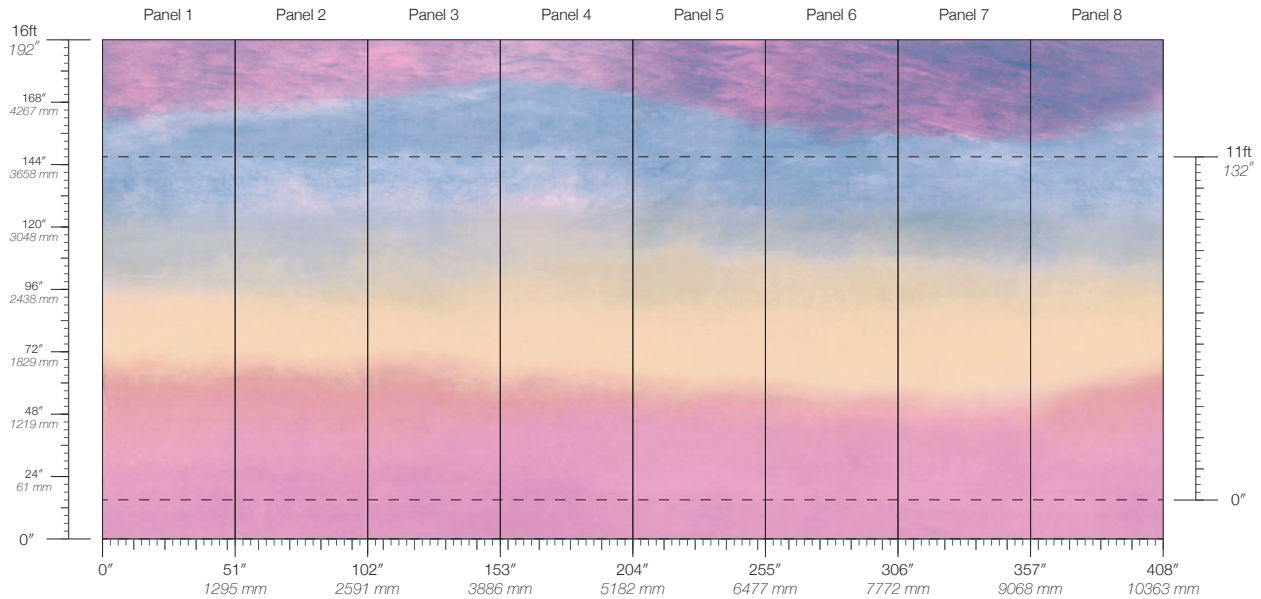

Enchantment Rainbow

Suitable for residential and commercial projects

COLOR
Rainbow

ITEM
6947

CONTENT
Type II PVC-Free

PANEL WIDTH
51" / 1295 mm trimmed

PANEL HEIGHT
132" / 3353 mm standard
192" / 4877 mm extended

REPEAT
Non-repeating

STOCK
Made to order

LEAD TIME
4 weeks to print

MINIMUM
1 panel

PRICE
Available upon request

ORIGIN
USA

DETAILS
Custom options available

MAINTENANCE
Water-based cleanser

ENVIRONMENTAL
Recycled Content
Phthalate Free
Low VOC
HPD Available

SPECS
Polyester/Natural Fiber face
Fabric backing
14 oz per linear yard
435.2 g per linear meter
Smooth surface texture

TESTING
(US) ASTM E84 Adhered Class A
(CN) CAN/ULC-S102.2 Class A
CCC-W-408D Type II
W-101 Type II Class A
ASTM E96 Procedure B - 66 Perms

CONTACT
sales@calicowallpaper.com
+1 718 243 1705
57 Lispenard Street
New York, NY 10013 USA

DISCLAIMER
Refer to our website to see the full mural artwork. Reference the physical sample for color and texture. Panel maps represent mural artwork only.